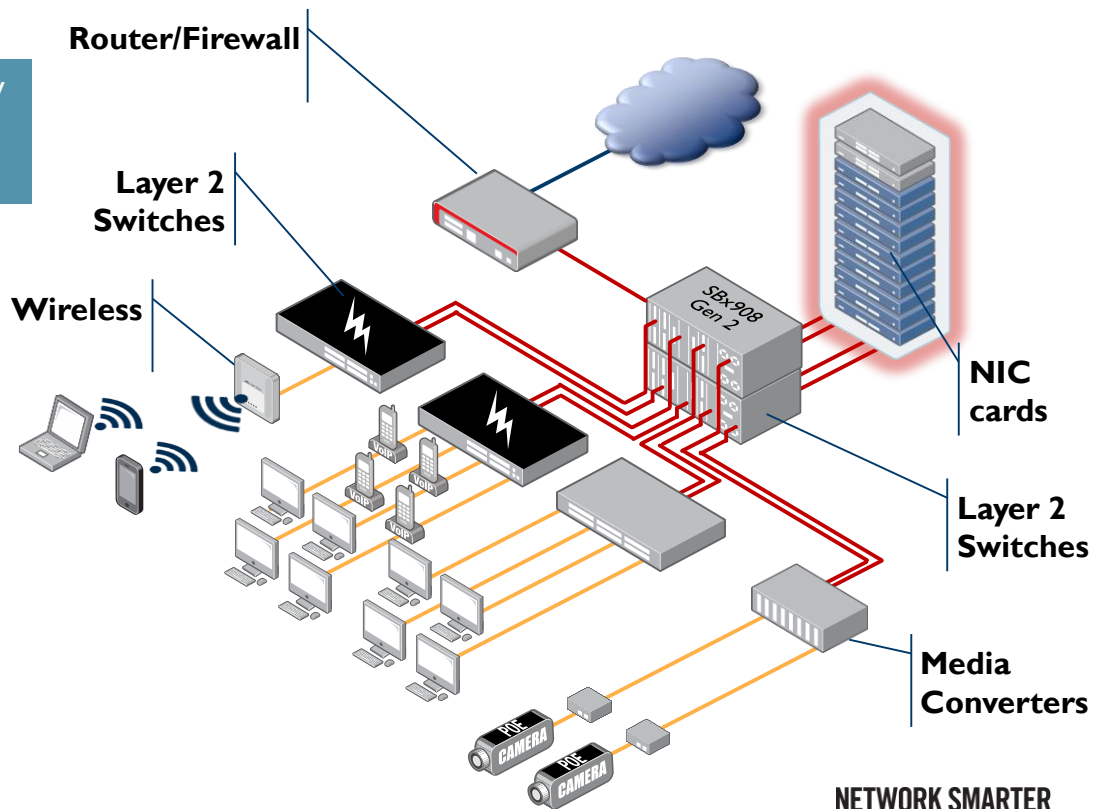

Network equipment characteristics

NETWORK FUNCTION VIRTUALIZATION

REPLACE DEDICATED HW + NETWORKING SW
TO
GENERAL PURPOSE HW + NETWORKING SW

TOP 3 ADVANTAGE

STANDARD HW

SCALABLE IN PERFORMANCES

UPGRADE DOES NOT AFFECT
PERFORMANCES