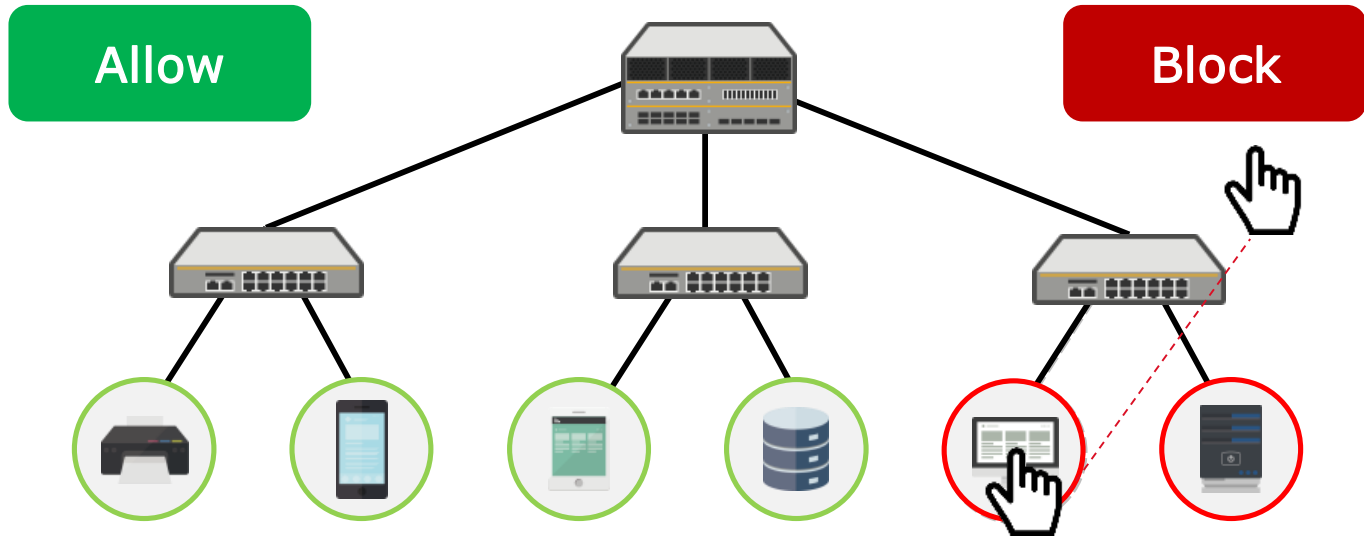

SIMPLIFY EVERYDAY TASKS

VISUAL MONITORING AND MANAGEMENT

WIRELESS

CRITICAL BUSINESS TOOL

IMPLEMENTATION LIMITS

WIDE AREA NETWORK

WAN LINK IS A CRITICAL FACTOR

REMOTE OFFICE RELIABLE LINK

APPLICATION PRIORITY

SECURE SD-WAN

ORK

EDGE SECURITY

SECURITY IS A HUMAN PROBLEM

PROTECT USER FROM NETWORK

PROTECT NETWORK FROM USER

ORK

EDGE SECURITY

SELF DEFENDING NETWORKS

Network equipment characteristics

NETWORK FUNCTION VIRTUALIZATION

REPLACE DEDICATED HW + NETWORKING SW
TO
GENERAL PURPOSE HW + NETWORKING SW

TOP 3 ADVANTAGE

STANDARD HW