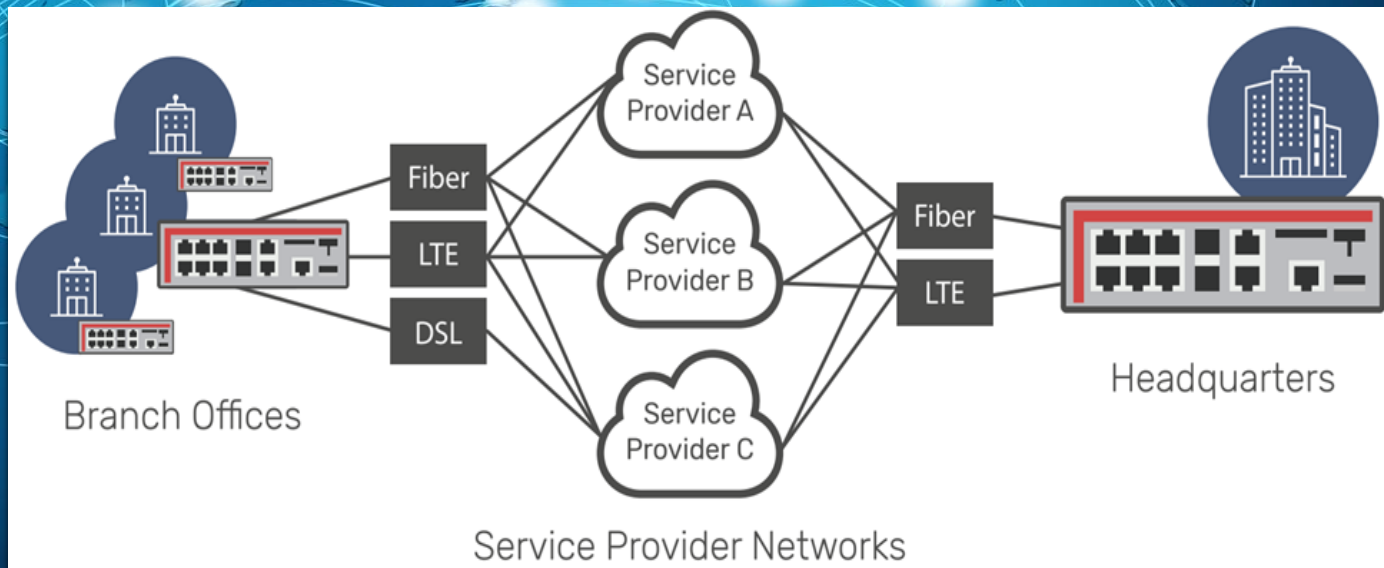

AUTOMATION

Allied Telesis Role

NETWORKING INFRASTRUCTURE

FREE UP INNOVATION RESOURCES

TOTAL AUTONOMOUS NETWORKING

MM

CONFIGURATION

THE PROBLEM

SIMPLIFY EVERYDAY TASKS

VISUAL MONITORING AND MANAGEMENT

WIRELESS

CRITICAL BUSINESS TOOL

IMPLEMENTATION LIMITS

WIDE AREA NETWORK

WAN LINK IS A CRITICAL FACTOR

REMOTE OFFICE RELIABLE LINK

APPLICATION PRIORITY

SECURE SD-WAN

ORK

EDGE SECURITY

SECURITY IS A HUMAN PROBLEM

PROTECT USER FROM NETWORK

PROTECT NETWORK FROM USER

ORK