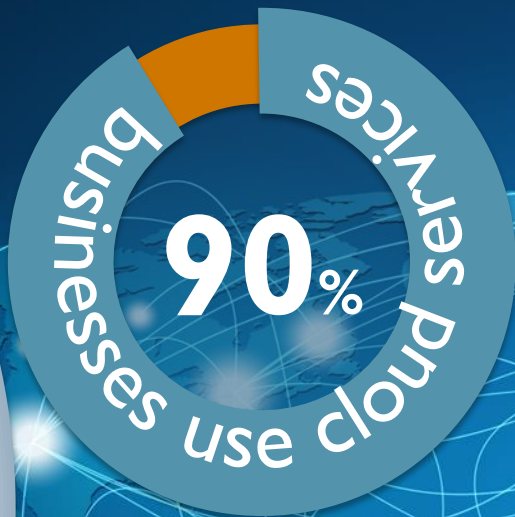

SIMPLIFY EVERYDAY TASKS

VISUAL MONITORING AND MANAGEMENT

WIRELESS

CRITICAL BUSINESS TOOL

IMPLEMENTATION LIMITS

WIDE AREA NETWORK

WAN LINK IS A CRITICAL FACTOR

REMOTE OFFICE RELIABLE LINK

APPLICATION PRIORITY

SECURE SD-WAN

ORK

EDGE SECURITY

SECURITY IS A HUMAN PROBLEM

PROTECT USER FROM NETWORK

PROTECT NETWORK FROM USER

ORK